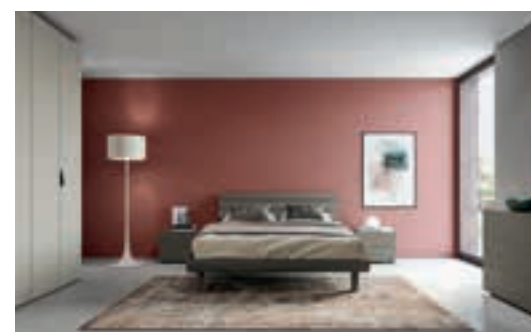

composizione: PTN308
page 54/55

Armadio con 6 ante Battenti LISCE
Finitura Eco Limo Maniglia PNG833 Nero Opaco
L.2749 - H.2530 - P.598

Comodini 2 cassetti DADO
Finitura Eco Pepe
L.517 - H.416 - P.486

Comò 3 cassetti DADO
Finitura Eco Pepe
L.1207 - H.786 - P.486

Letto Matrimoniale MISTRAL con ring Bombato
Finitura Eco Pepe
L.1713 - H.930 - P.2125

Specchiera DELFI
L.1000 - H.640 - P.25

LISCE wardrobe with 6 hinged doors
Eco Limo finish Maniglia PNG833 Nero Opaco
W.2749 - H.2530 - D.598

DADO bedside tables with 2 drawers
Eco Pepe finish
W.517 - H.416 - D.486

DADO dresser with 3 drawers
Eco Pepe finish
W.1207 - H.786 - D.486

MISTRAL double bed with curved frame
Eco Pepe finish
W.1713 - H.930 - D.2125

DELFI mirror
W.1000 - H.640 - D.25